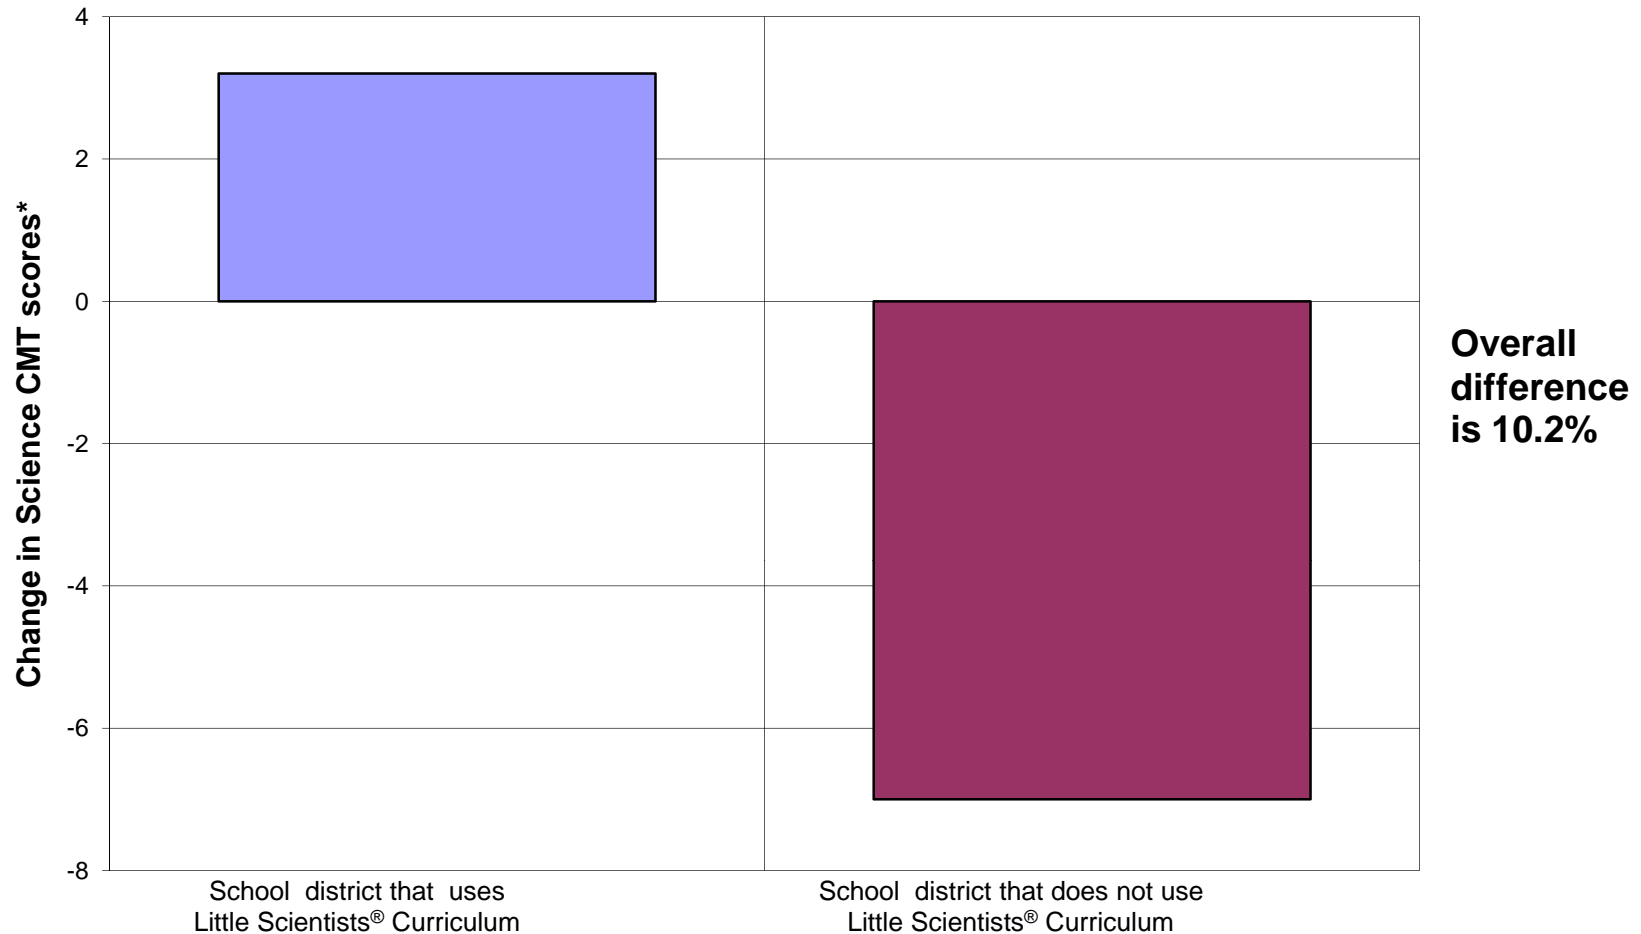

Little Scientists[®] Improves Students Science Scores on State of Connecticut CMT Exam!

*The % of students who scored at/above goal on Science CMT test administered in 2009 minus the % of students who scored at/above goal on Science CMT test administered in 2008 as documented by the state at www.ctreports.com. Districts matched demographically and are physically adjacent.